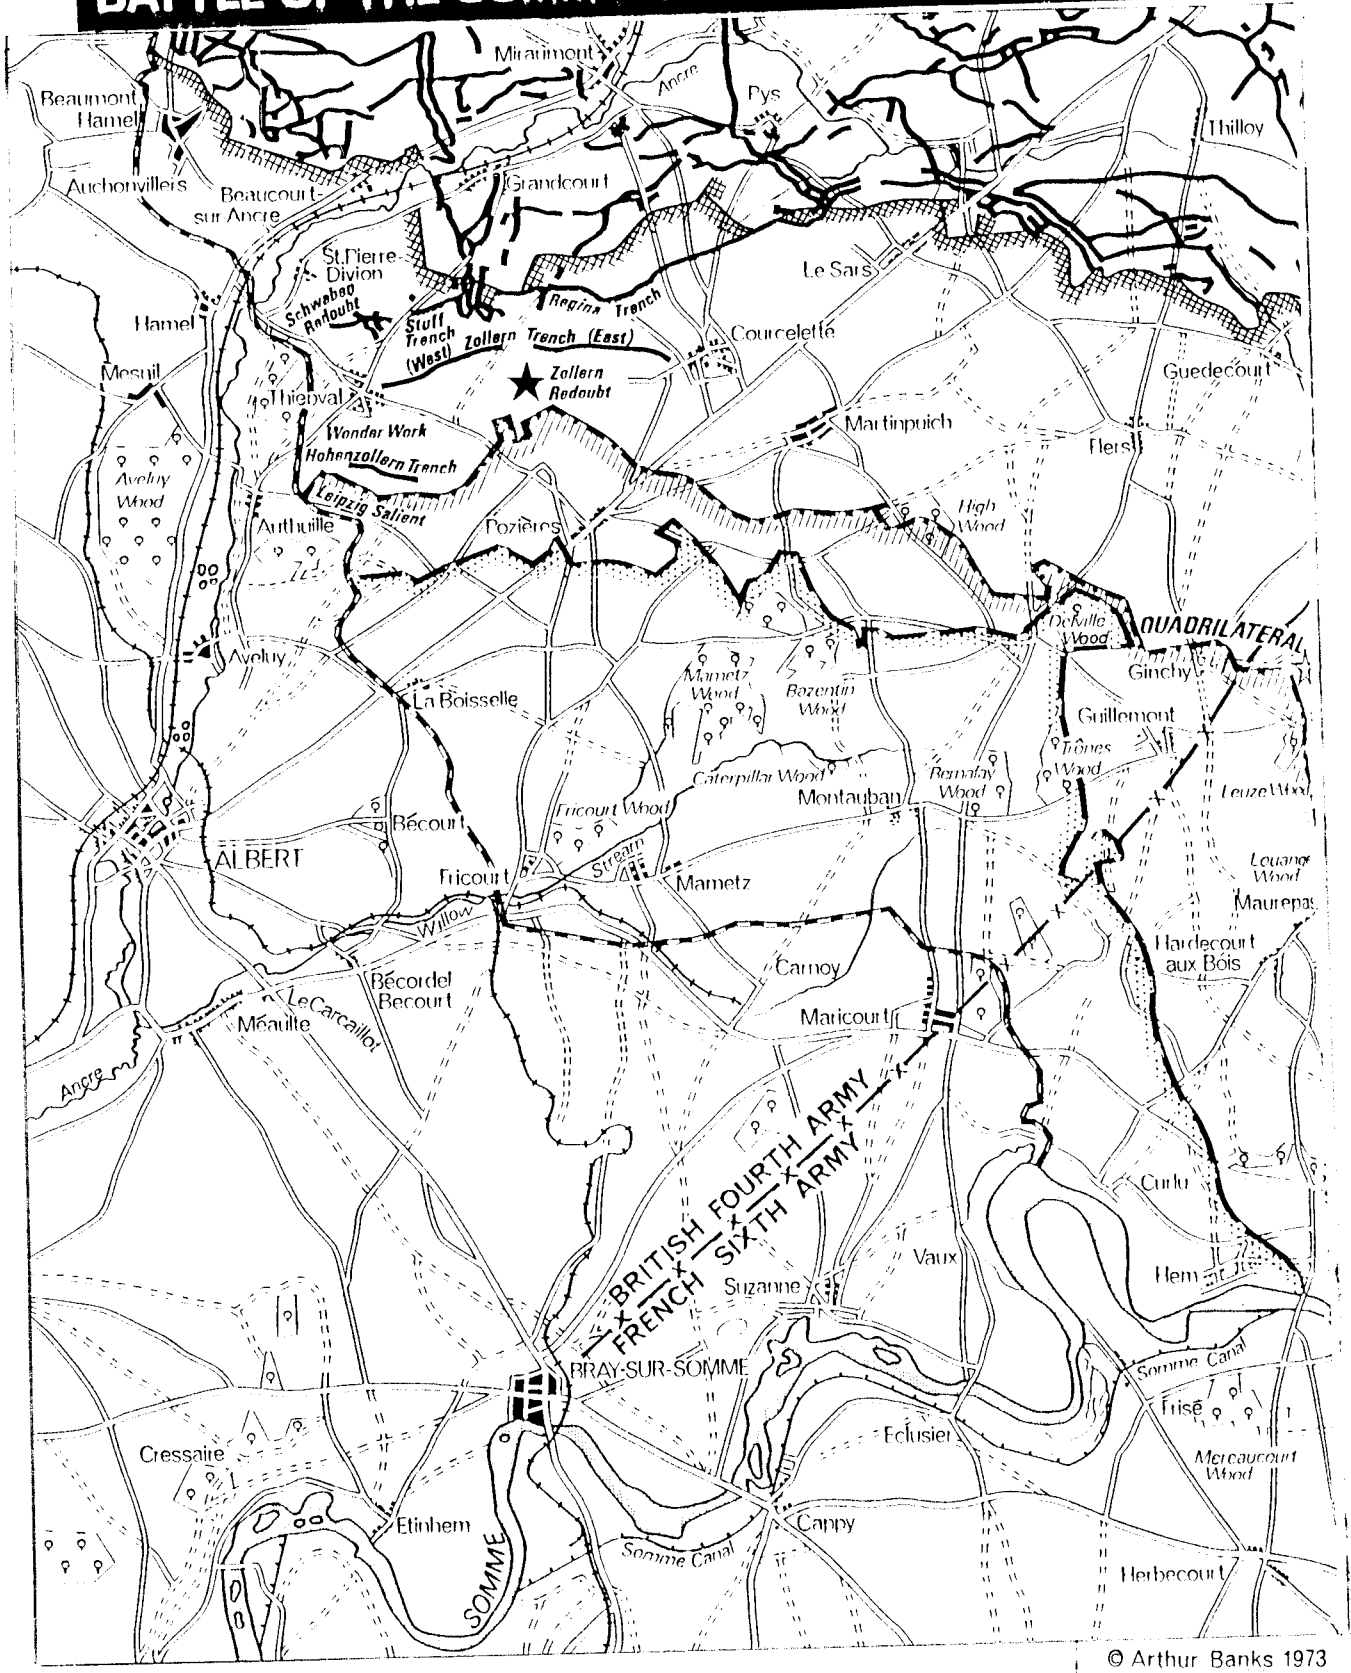

BATTLE OF THE SOMME 1 JULY - 18 NOVEMBER 1916

© Arthur Banks 1973

KEY	
	Front line on 1 July 1916.
	Front line on 17 July 1916.
	Front line on 13 September 1916.
	Front line on 18 November 1916.
	German entrenchments.

*Excluding
the south-east
Sector*