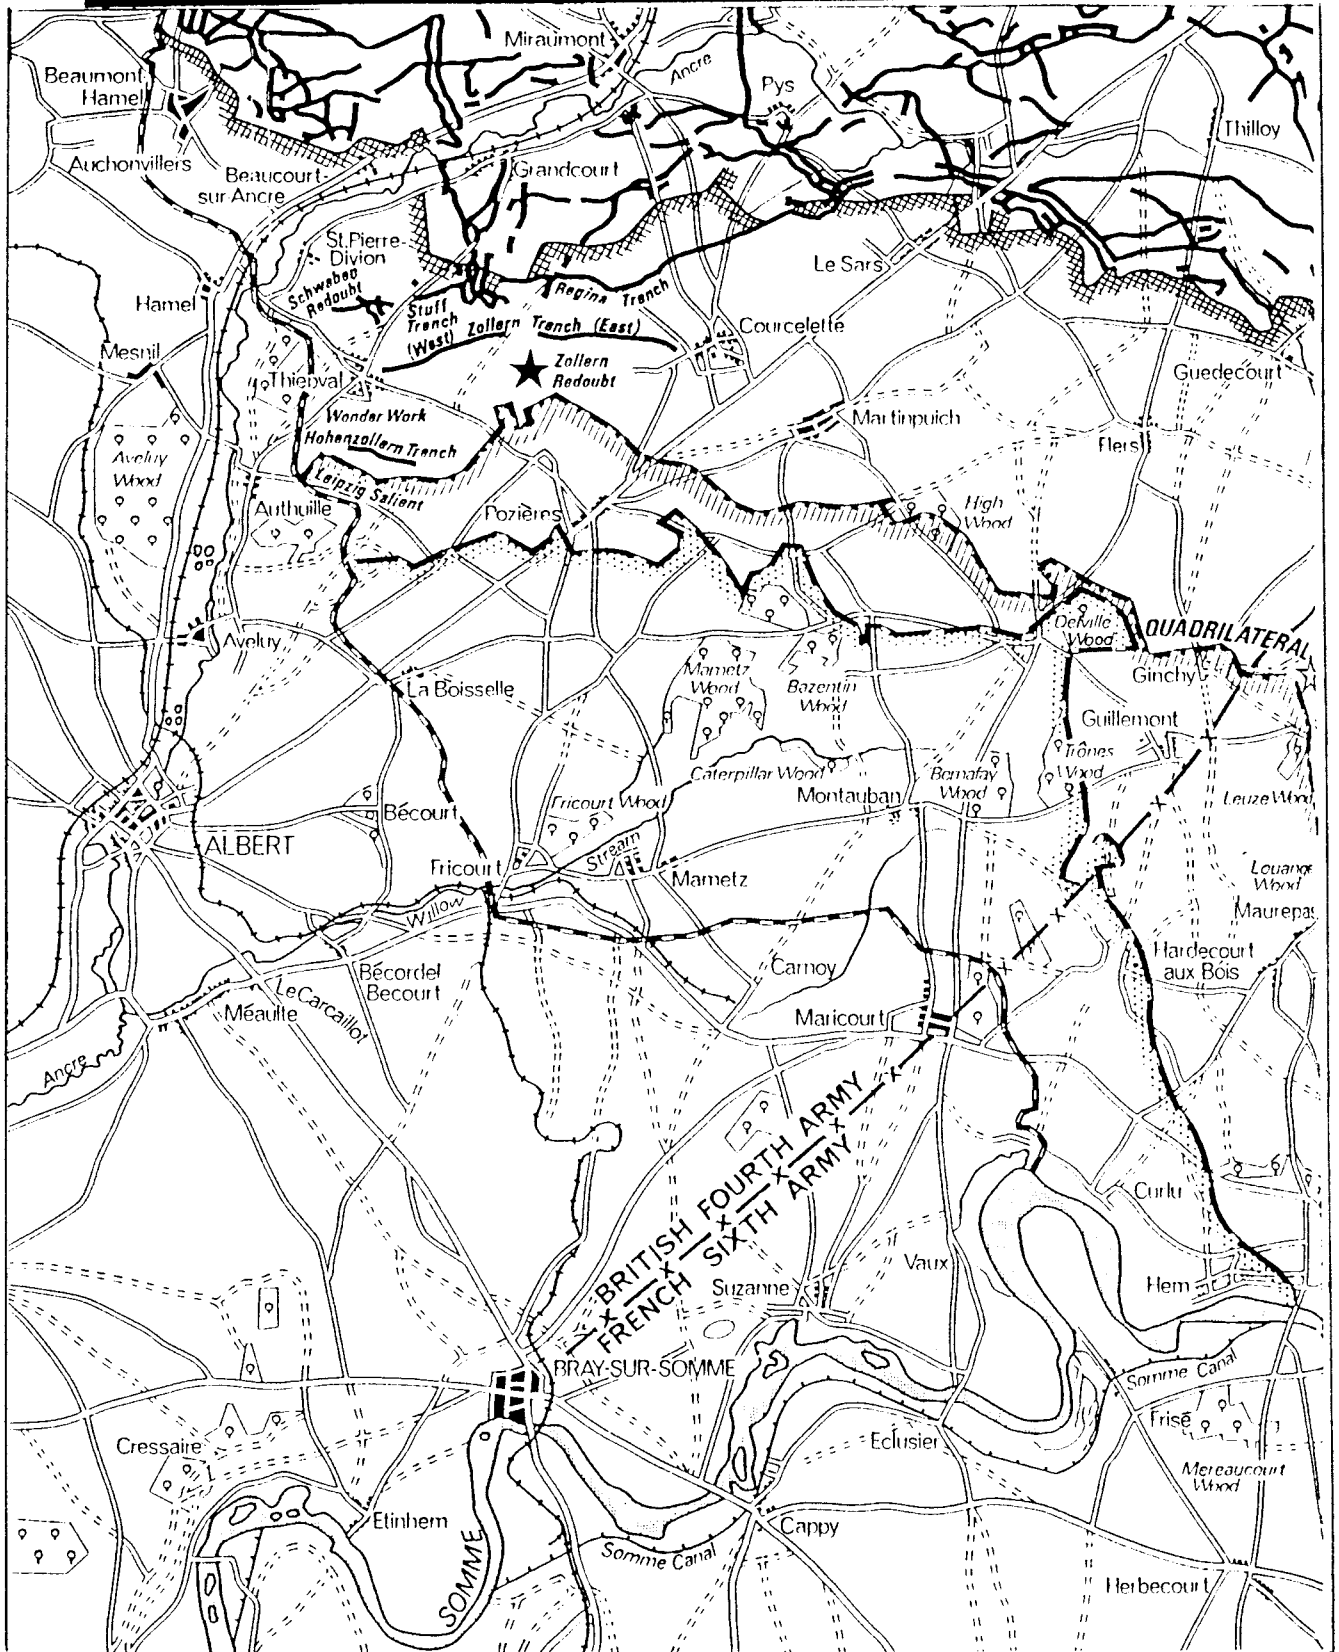

# BATTLE OF THE SOMME 1 JULY - 18 NOVEMBER 1916

© Arthur Banks 1973

KEY	
	Front line on 1 July 1916.
	Front line on 17 July 1916.
	Front line on 13 September 1916.
	Front line on 18 November 1916.
	German entrenchments.

*Excluding  
the south-east  
sector*