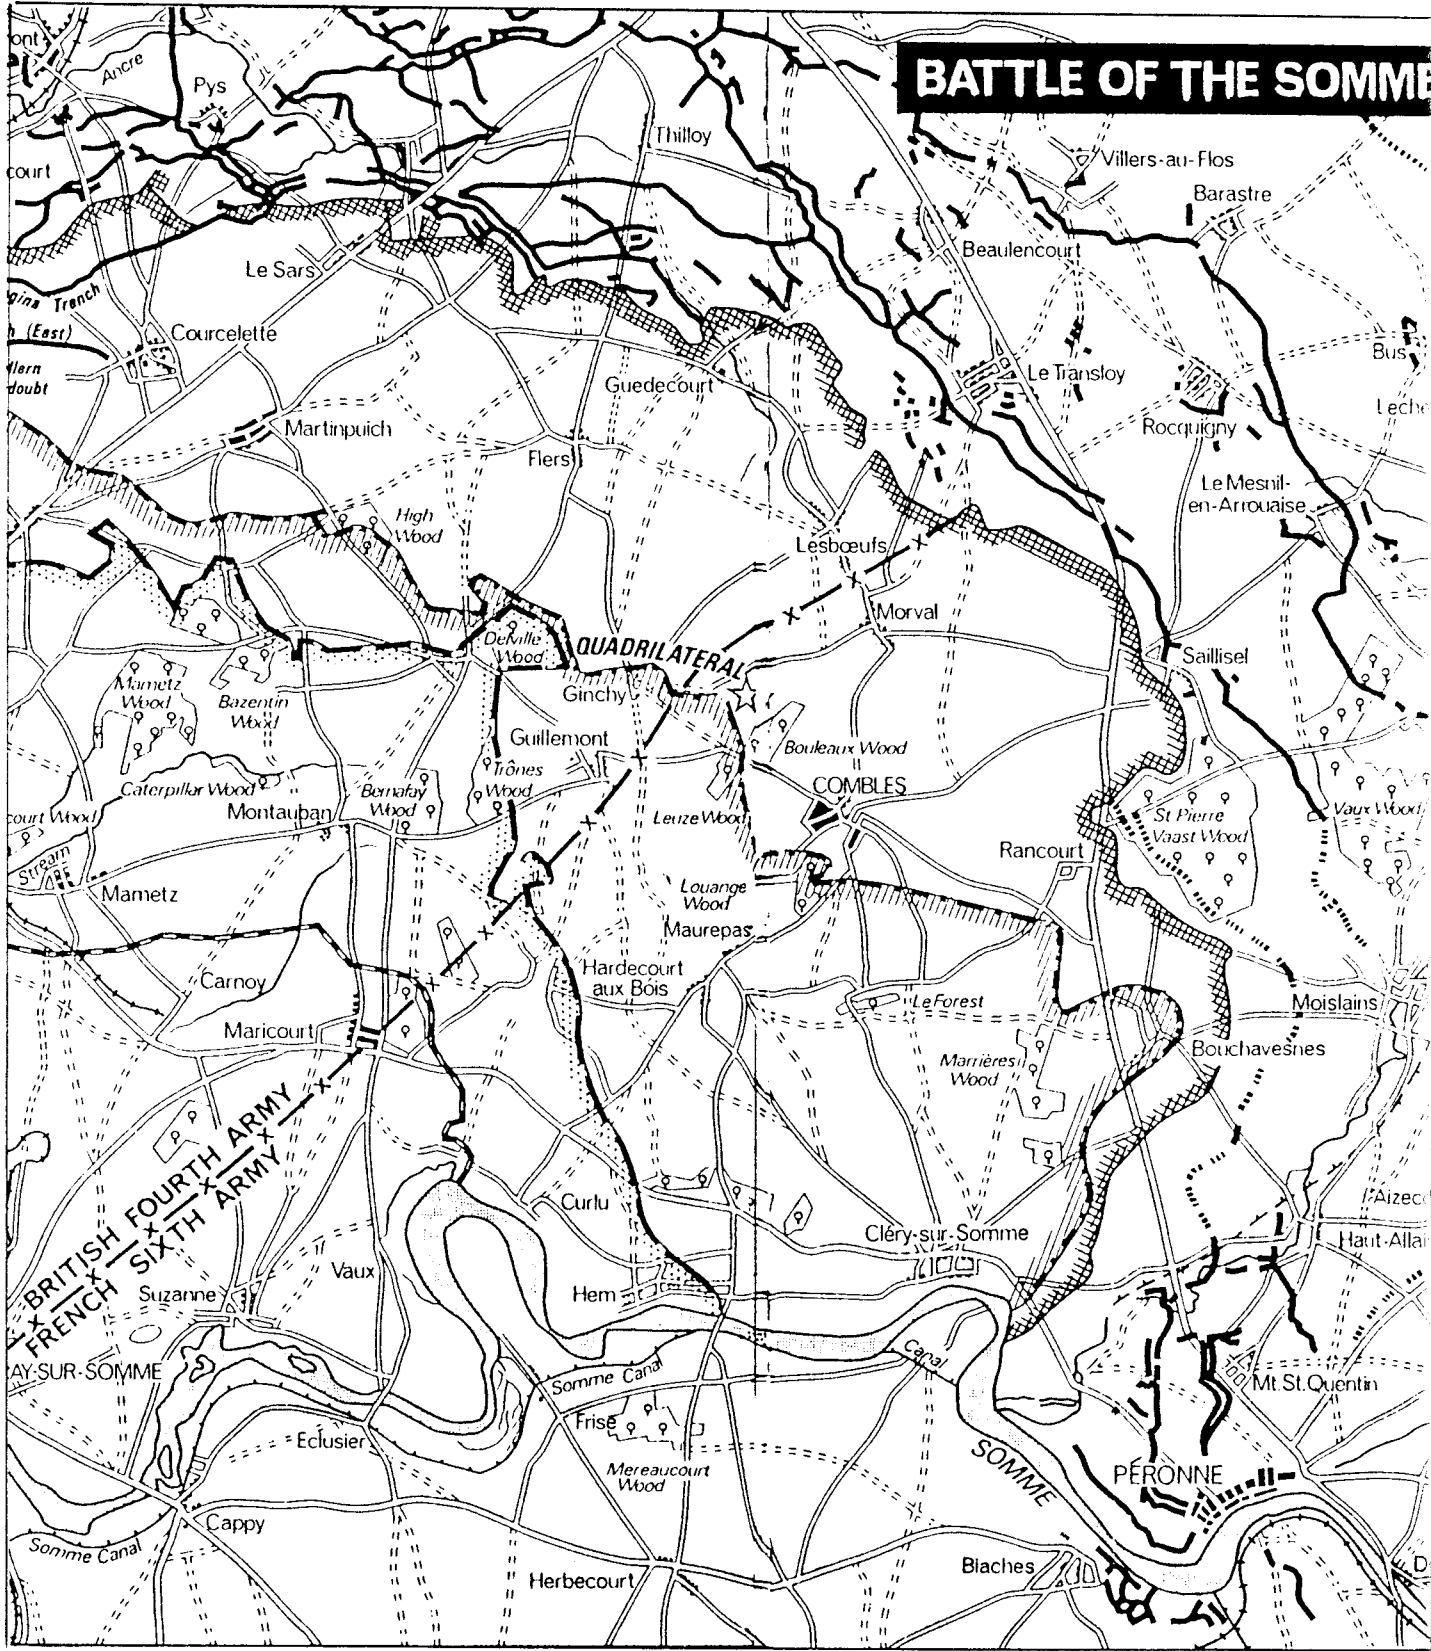

BATTLE OF THE SOMME

© Arthur Banks 1971

KEY	
	Front line on 1 July 1916.
	Front line on 17 July 1916.
	Front line on 13 September 1916.
	Front line on 12 November 1916.
	German entrenchments.

*Excluding
the north-west
sector*