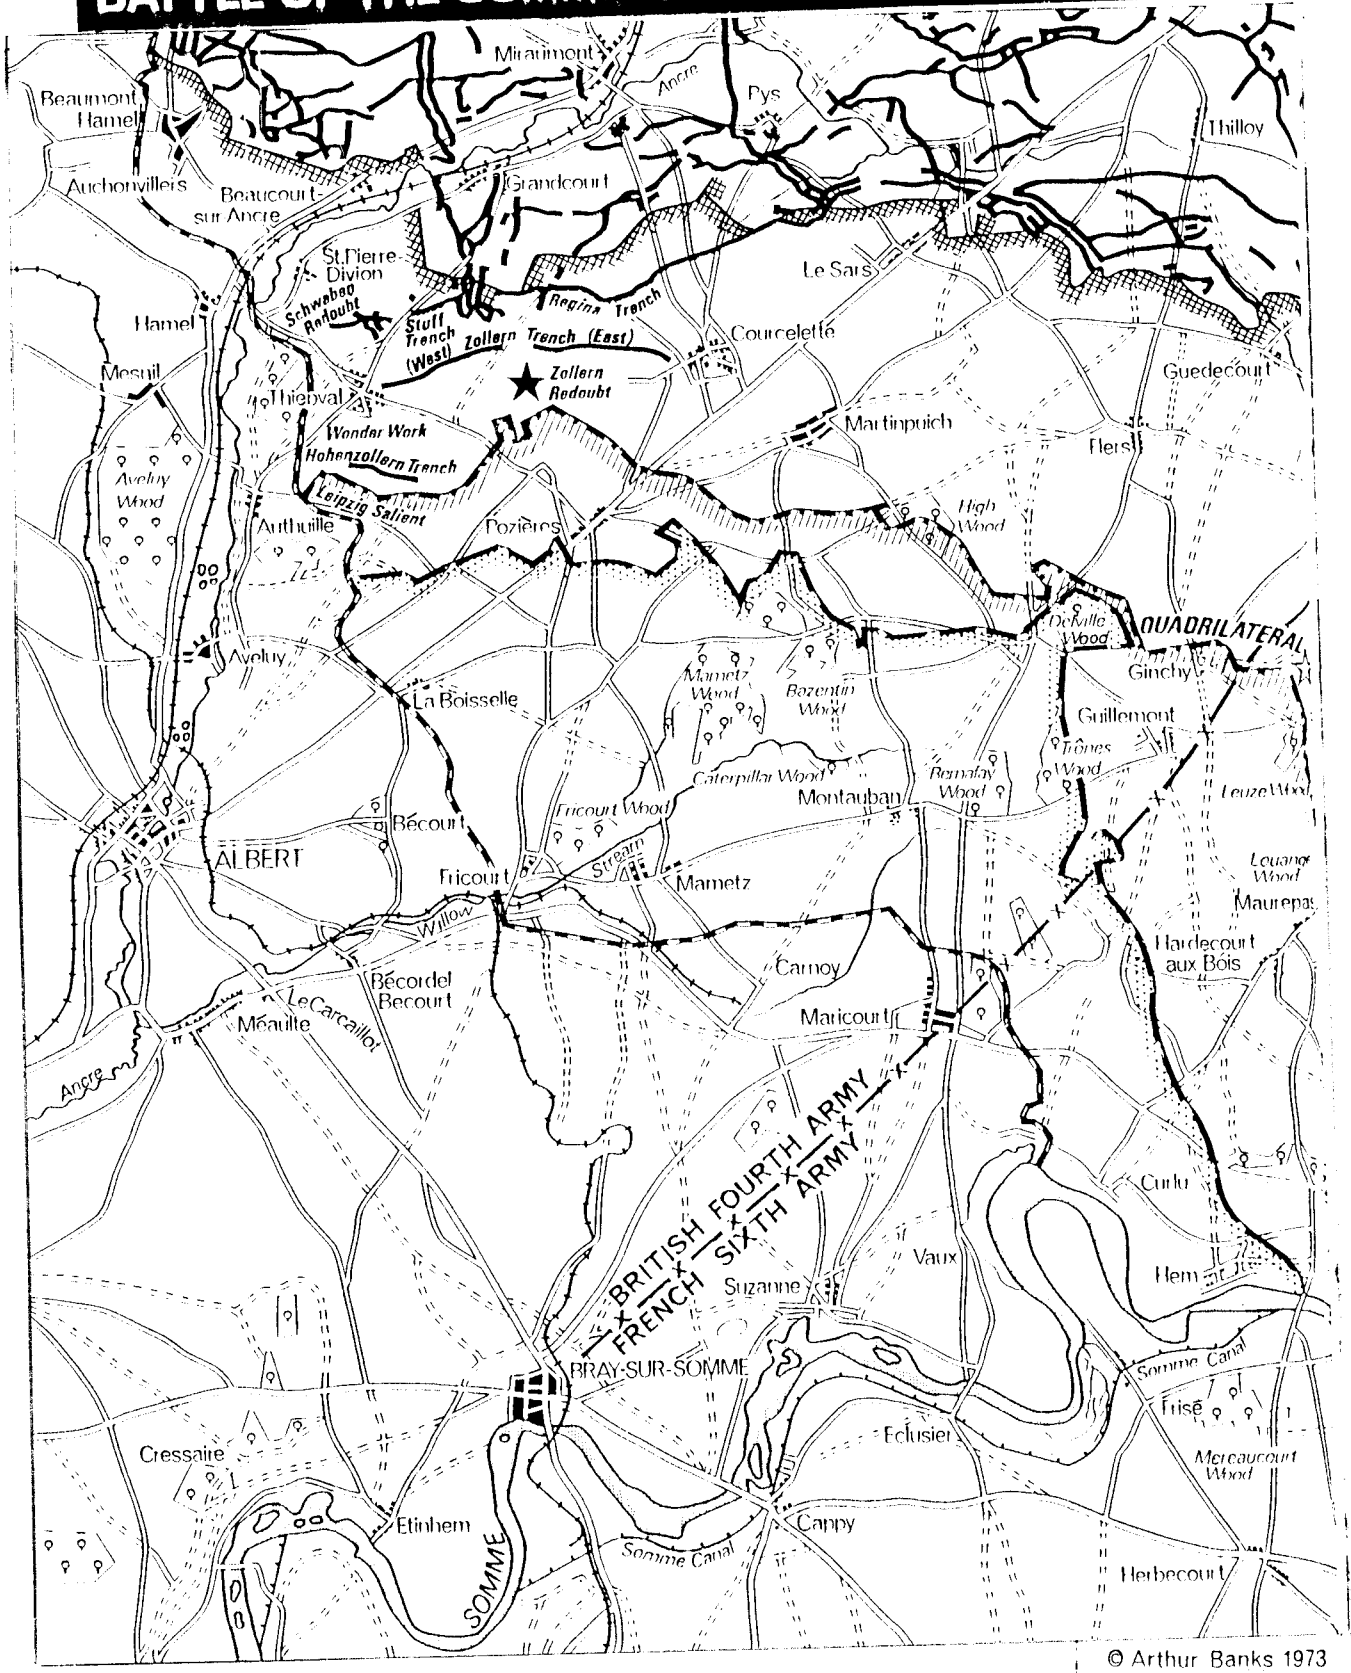

# BATTLE OF THE SOMME 1 JULY - 18 NOVEMBER 1916

© Arthur Banks 1973

KEY	
	Front line on 1 July 1916.
	Front line on 17 July 1916.
	Front line on 13 September 1916.
	Front line on 18 November 1916.
	German entrenchments.

*Excluding  
the south-east  
Sector*