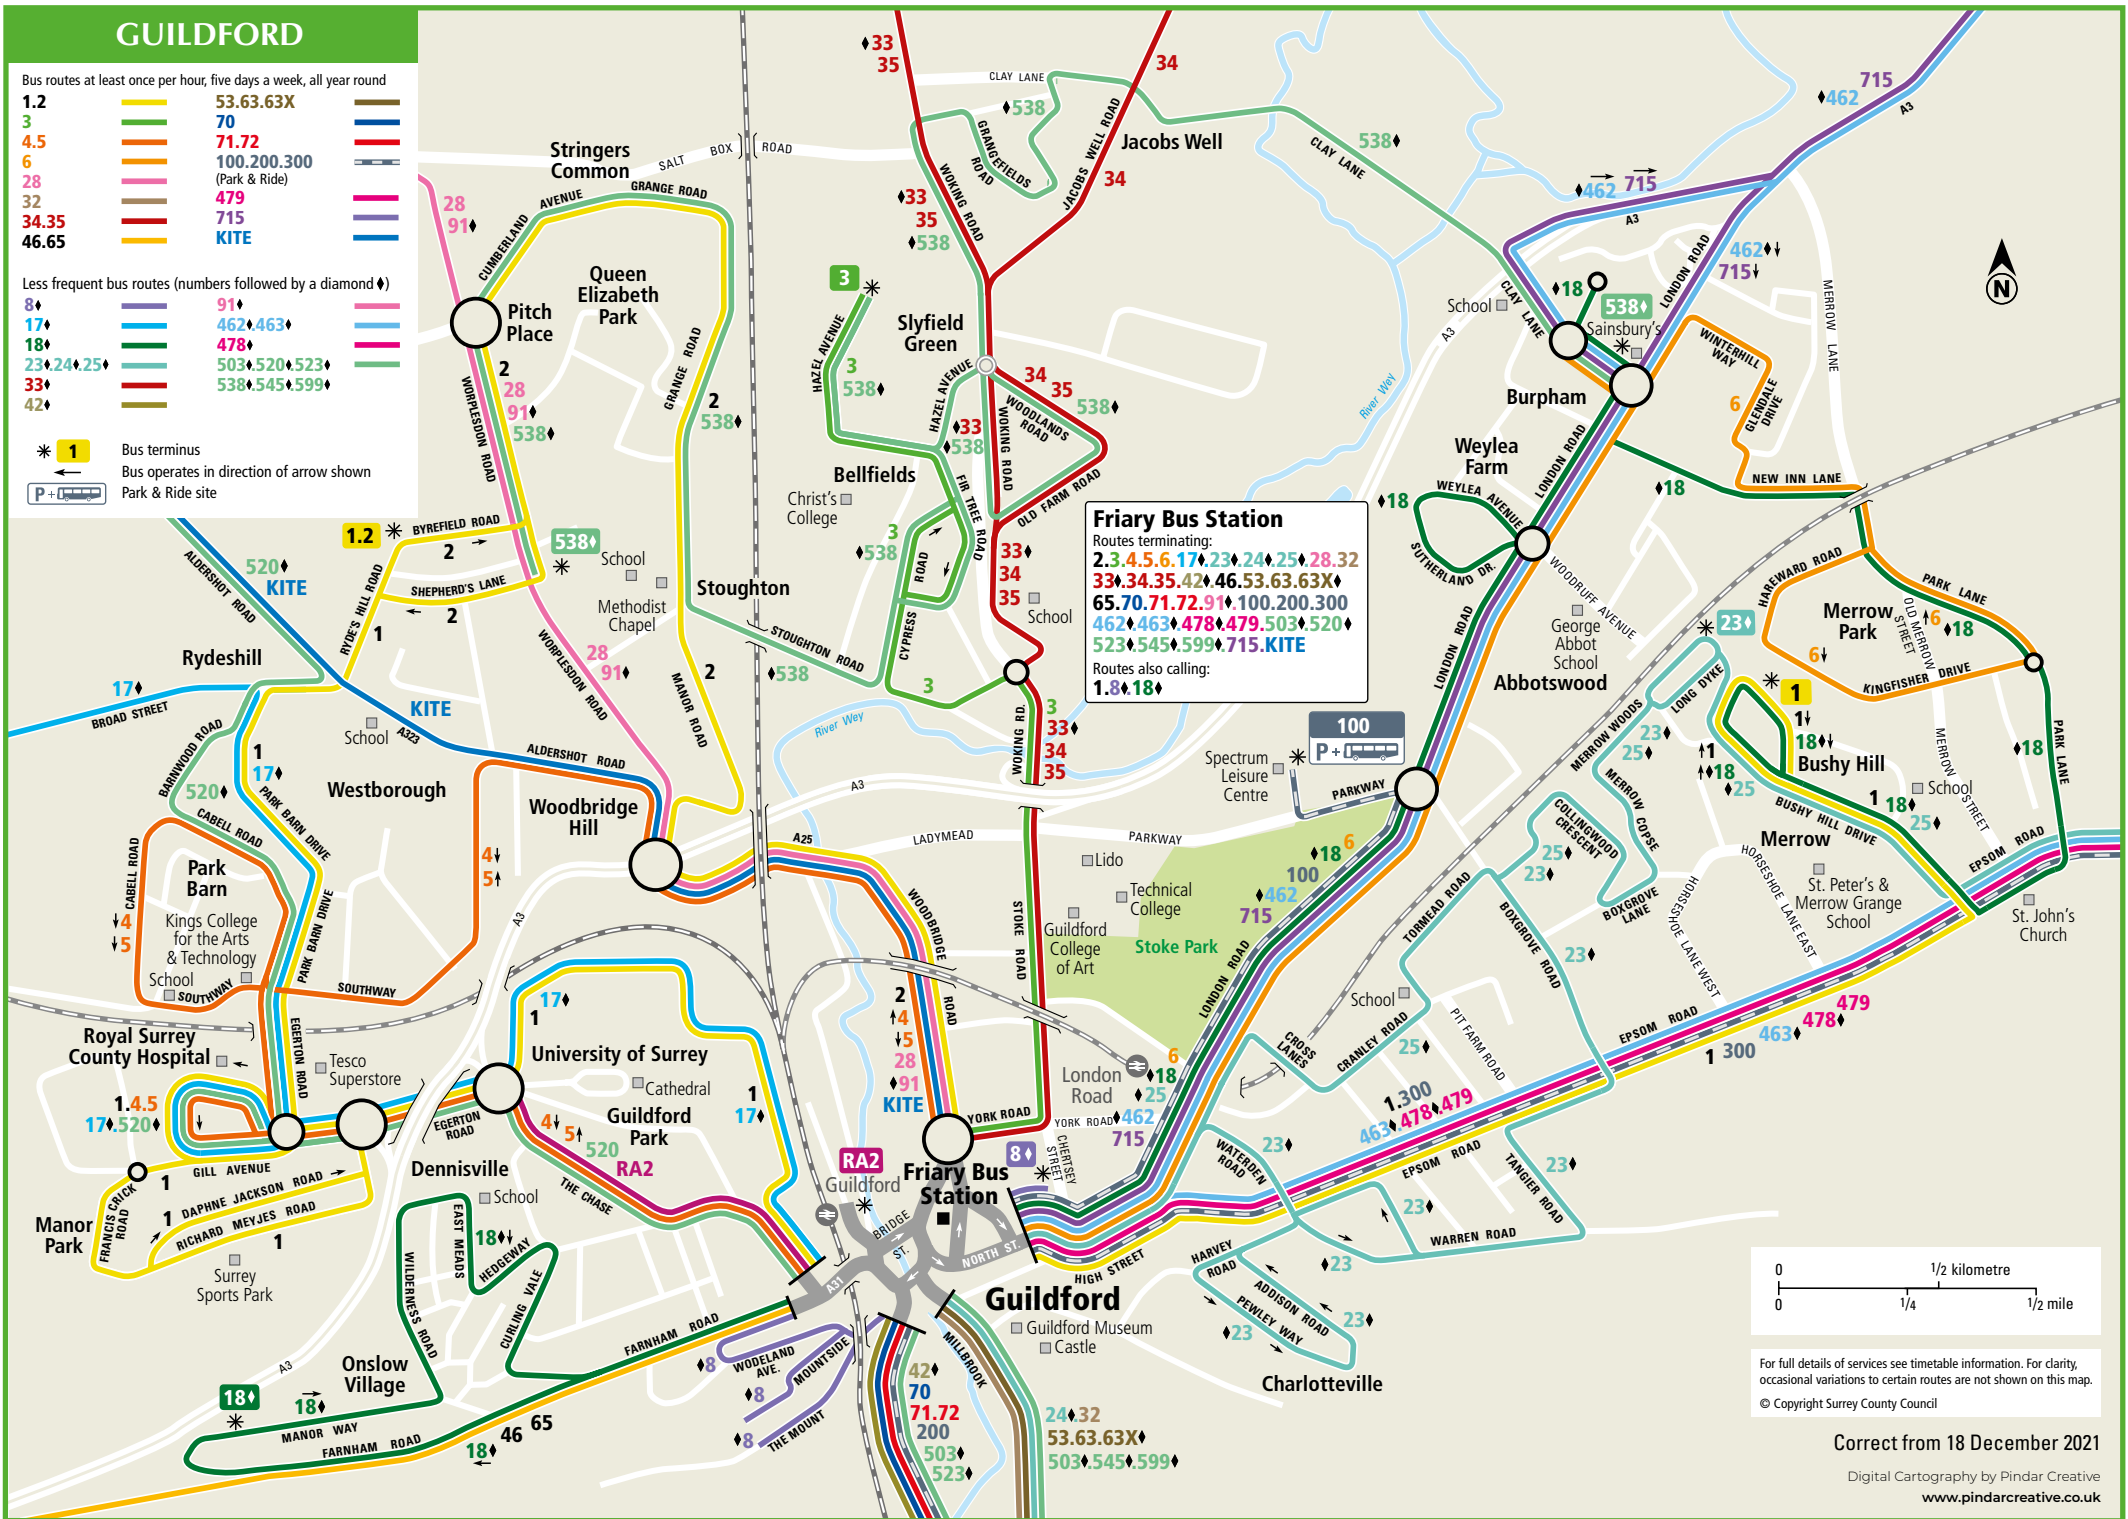

GUILDFORD

Bus routes at least once per hour, five days a week, all year round

1.2	53.63.63X	
3	70	
4.5	71.72	
6	100.200.300	
28	(Park & Ride)	
32	479	
34.35	715	
46.65	KITE	

Less frequent bus routes (numbers followed by a diamond ♦)

8♦	91♦	
17♦	462♦463♦	
18♦	478♦	
23♦24♦25♦	503♦520♦523♦	
33♦	538♦545♦599♦	
42♦		

- * 1 Bus terminus
- ← Bus operates in direction of arrow shown
- P+ Bus Park & Ride site

Friary Bus Station
 Routes terminating:
 2.3.4.5.6.17♦23♦24♦25♦28.32
 33♦34.35.42♦46.53.63.63X♦
 65.70.71.72.91♦100.200.300
 462♦463♦478♦479.503♦520♦
 523♦545♦599♦715.KITE
 Routes also calling:
 1.8♦18♦

For full details of services see timetable information. For clarity, occasional variations to certain routes are not shown on this map.
 © Copyright Surrey County Council

Correct from 18 December 2021

Digital Cartography by Pindar Creative
www.pindarcreative.co.uk